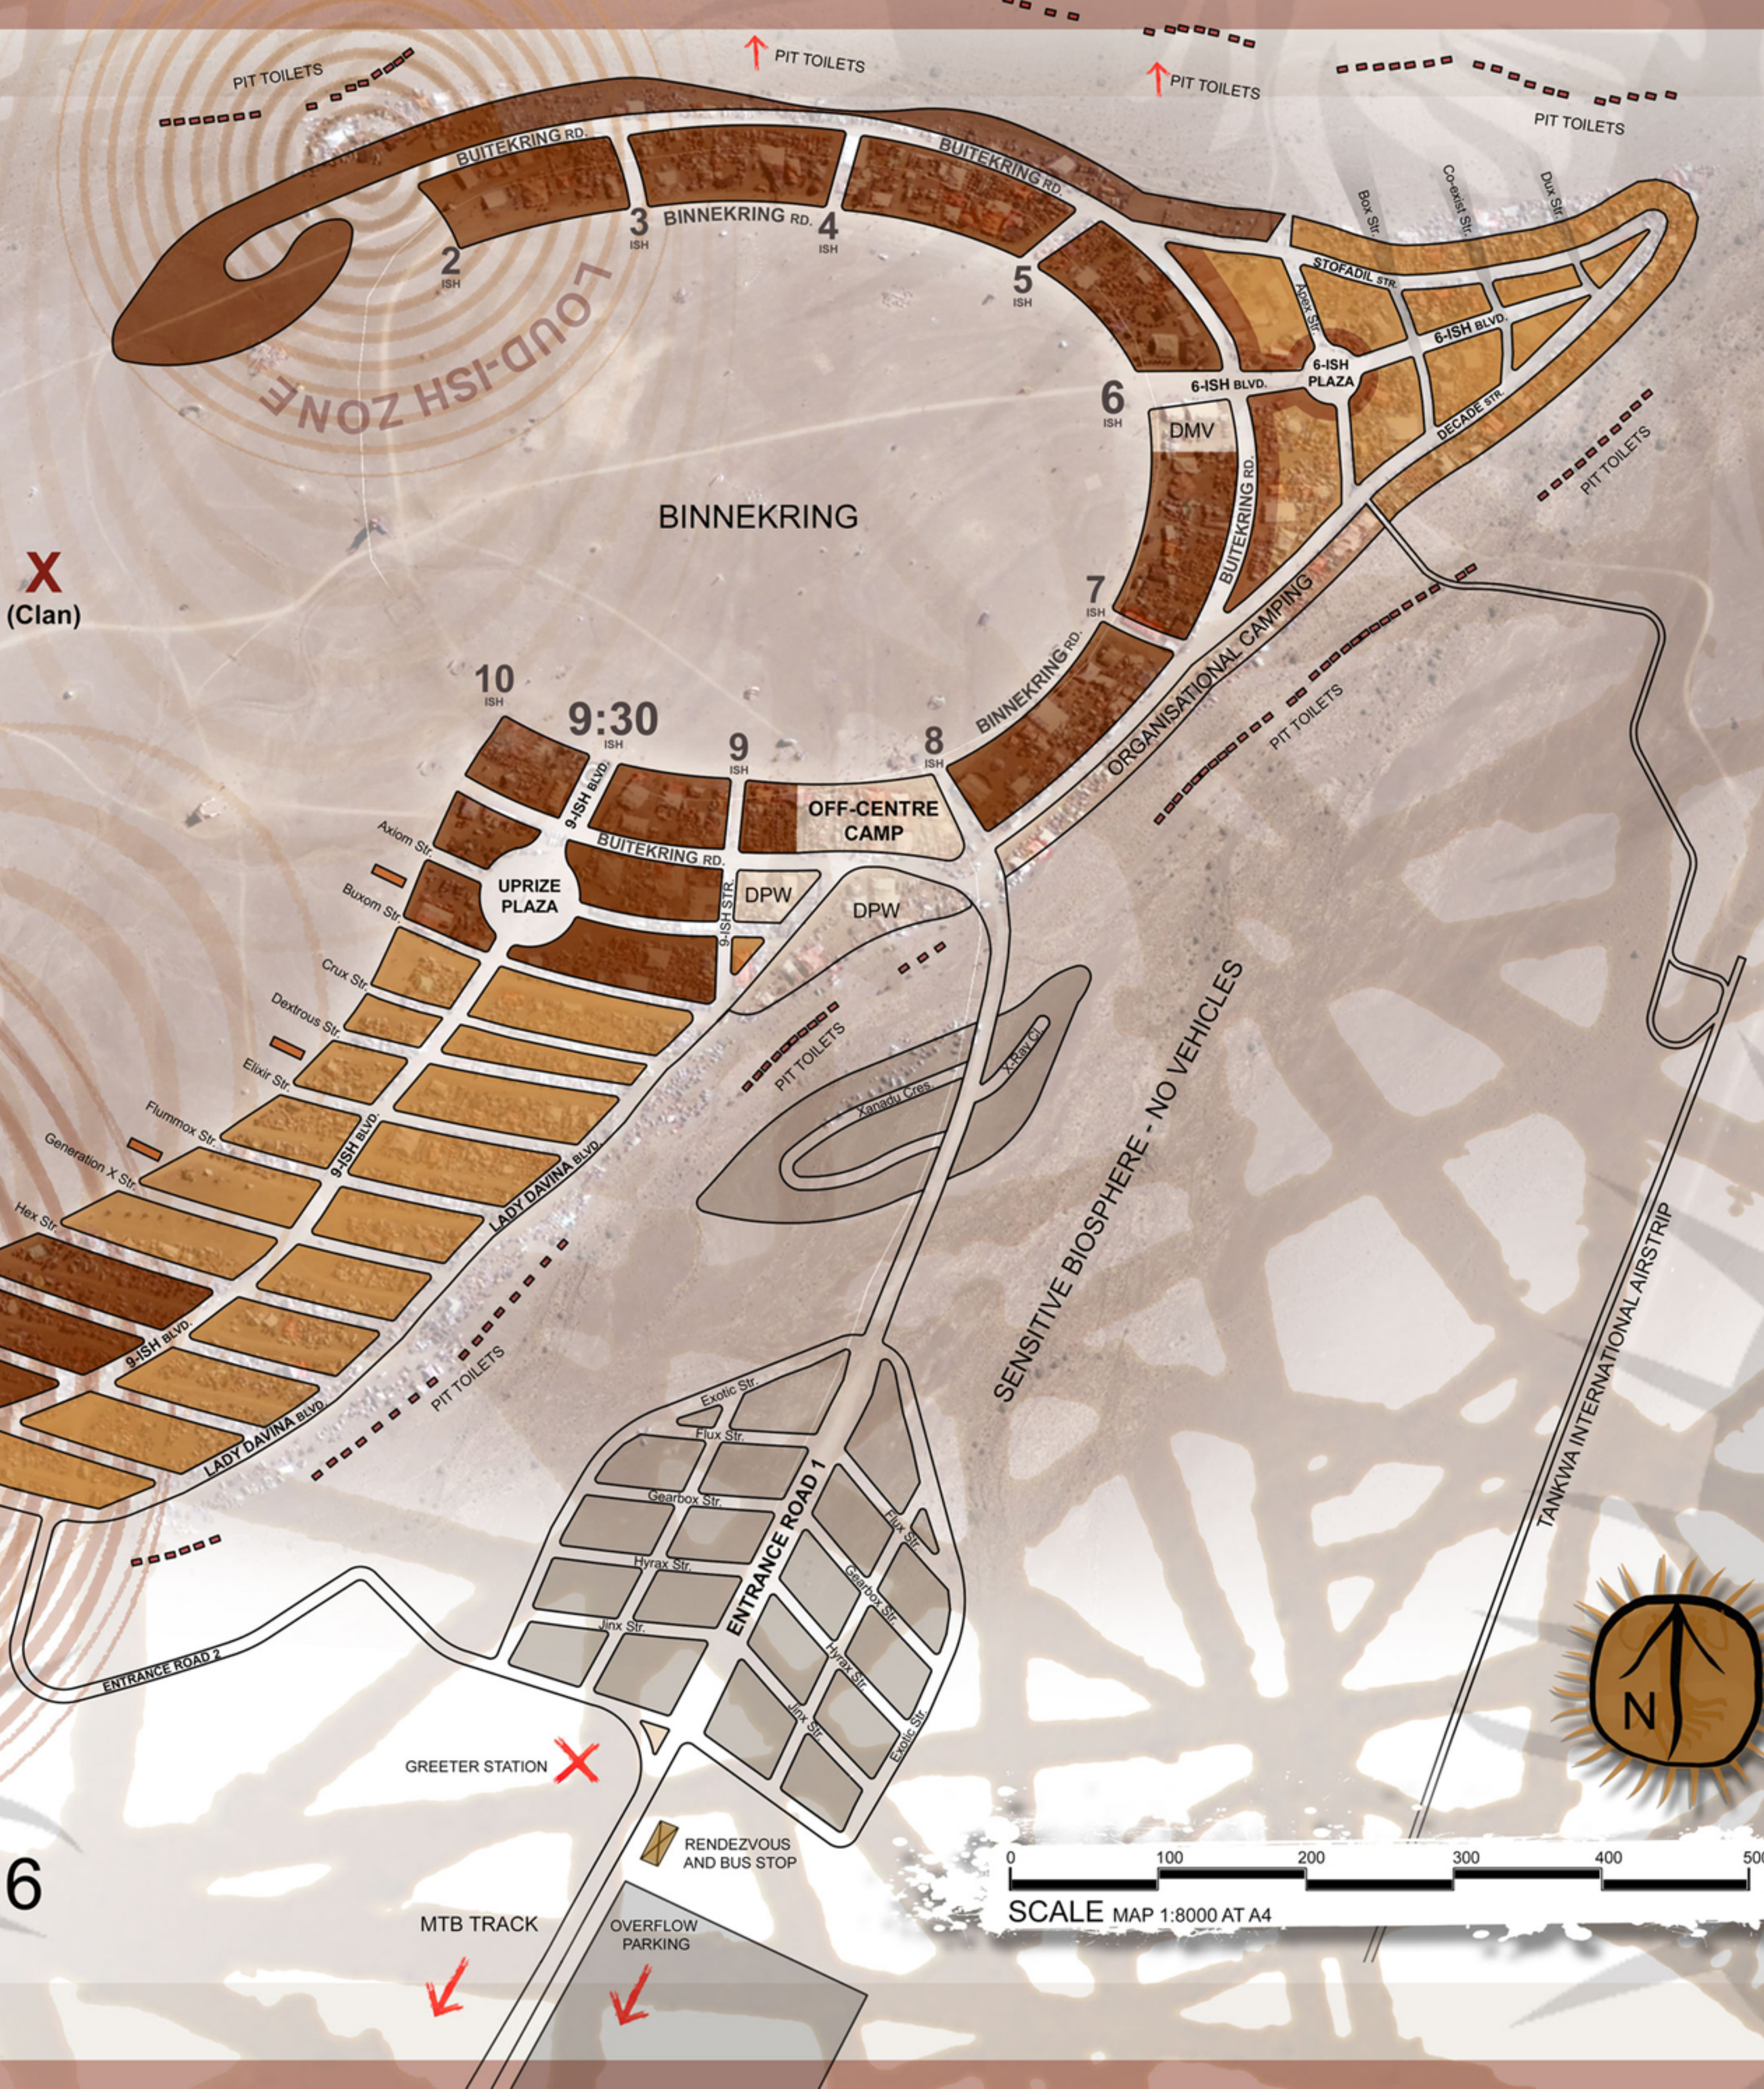

**KEY**

-  REGISTERED THEME CAMPS
-  OPEN CAMPING
-  NEW CAMPING AREAS
-  OPERATIONS AREAS
-  PORTALOOS
-  PIT TOILETS
-  SOUND ZONES

**X**  
(Clan)

LOUD ZONE

LOUD-SH ZONE

SENSITIVE BIOSPHERE - NO VEHICLES

TANKWA INTERNATIONAL AIRSTRIP

**TANKWA TOWN 2016**  
**AFRIKABURN**

SCALE MAP 1:8000 AT A4